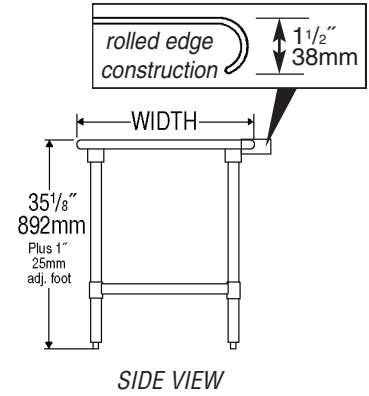

model #	# of legs	width		length		weight	
		in.	mm	in.	mm	lbs.	kg
T2424SB	4	24"	610	24"	610	42	19.0
T2430SB	4	24"	610	30"	762	45	20.4
T2436SB	4	24"	610	36"	914	50	22.7
T2448SB	4	24"	610	48"	1219	61	27.7
T2460SB	4	24"	610	60"	1524	71	32.2
T2472SB	4	24"	610	72"	1829	82	37.2
T2484SB	4	24"	610	84"	2134	94	42.6
T2496SB	6	24"	610	96"	2438	114	51.7
T24108SB	6	24"	610	108"	2743	131	59.4
T24120SB	6	24"	610	120"	3048	148	67.1
T24132SB	8	24"	610	132"	3353	165	74.8
T24144SB	8	24"	610	144"	3658	182	82.6
T3030SB	4	30"	762	30"	762	49	22.0
T3036SB	4	30"	762	36"	914	52	23.6
T3048SB	4	30"	762	48"	1219	68	30.1
T3060SB	4	30"	762	60"	1524	79	35.8
T3072SB	4	30"	762	72"	1829	92	41.7
T3084SB	4	30"	762	84"	2134	105	47.6
T3096SB	6	30"	762	96"	2438	126	57.2
T30108SB	6	30"	762	108"	2743	146	66.2
T30120SB	6	30"	762	120"	3048	165	74.8
T30132SB	8	30"	762	132"	3353	185	84.0
T30144SB	8	30"	762	144"	3658	204	92.5
T3648SB	4	36"	914	48"	1219	75	34.0
T3660SB	4	36"	914	60"	1524	88	40.0
T3672SB	4	36"	914	72"	1829	104	47.2
T3684SB	4	36"	914	84"	2134	120	54.4
T3696SB	6	36"	914	96"	2438	139	63.1
T36108SB	6	36"	914	108"	2743	164	74.4
T36120SB	6	36"	914	120"	3048	188	85.3
T36132SB	8	36"	914	132"	3353	213	96.6
T36144SB	8	36"	914	144"	3658	237	107.5

EAGLE GROUP
100 Industrial Boulevard, Clayton, DE 19938-8903 USA
Phone: 302-653-3000 • Fax: 302-653-2065
www.eaglegrp.com

Foodservice Division: Phone 800-441-8440
MHC/Retail Display Divisions: Phone 800-637-5100

Printed in U.S.A.
©2009 by Eagle Group
Rev. 03/09

Spec sheets available for viewing, printing or downloading from our online literature library at www.eaglegrp.com

Although every attempt has been made to ensure the accuracy of the information provided, we cannot be held responsible for typographical or printing errors. Information and specifications are subject to change without notice. Please confirm at time of order.