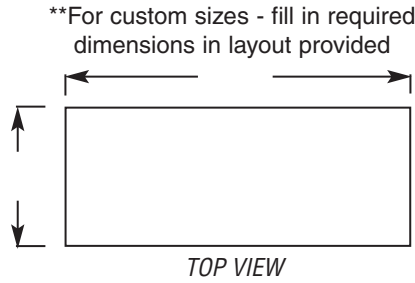

model #	# of legs	width		length		weight	
		in.	mm	in.	mm	lbs.	kg
T2424SB	4	24"	610	24"	610	42	19.0
T2430SB	4	24"	610	30"	762	45	20.4
T2436SB	4	24"	610	36"	914	50	22.7
T2448SB	4	24"	610	48"	1219	61	27.7
T2460SB	4	24"	610	60"	1524	71	32.2
T2472SB	4	24"	610	72"	1829	82	37.2
T2484SB	4	24"	610	84"	2134	94	42.6
T2496SB	6	24"	610	96"	2438	114	51.7
T24108SB	6	24"	610	108"	2743	131	59.4
T24120SB	6	24"	610	120"	3048	148	67.1
T24132SB	8	24"	610	132"	3353	165	74.8
T24144SB	8	24"	610	144"	3658	182	82.6
T3030SB	4	30"	762	30"	762	49	22.0
T3036SB	4	30"	762	36"	914	52	23.6
T3048SB	4	30"	762	48"	1219	68	30.1
T3060SB	4	30"	762	60"	1524	79	35.8
T3072SB	4	30"	762	72"	1829	92	41.7
T3084SB	4	30"	762	84"	2134	105	47.6
T3096SB	6	30"	762	96"	2438	126	57.2
T30108SB	6	30"	762	108"	2743	146	66.2
T30120SB	6	30"	762	120"	3048	165	74.8
T30132SB	8	30"	762	132"	3353	185	84.0
T30144SB	8	30"	762	144"	3658	204	92.5
T3648SB	4	36"	914	48"	1219	75	34.0
T3660SB	4	36"	914	60"	1524	88	40.0
T3672SB	4	36"	914	72"	1829	104	47.2
T3684SB	4	36"	914	84"	2134	120	54.4
T3696SB	6	36"	914	96"	2438	139	63.1
T36108SB	6	36"	914	108"	2743	164	74.4
T36120SB	6	36"	914	120"	3048	188	85.3
T36132SB	8	36"	914	132"	3353	213	96.6
T36144SB	8	36"	914	144"	3658	237	107.5

EAGLE GROUP
100 Industrial Boulevard, Clayton, DE 19938-8903 USA
Phone: 302-653-3000 • Fax: 302-653-2065
www.eaglegrp.com

Foodservice Division: Phone 800-441-8440
MHC/Retail Display Divisions: Phone 800-637-5100

Printed in U.S.A.
©2009 by Eagle Group
Rev. 03/09

Spec sheets available for viewing, printing or downloading from our online literature library at www.eaglegrp.com

Although every attempt has been made to ensure the accuracy of the information provided, we cannot be held responsible for typographical or printing errors. Information and specifications are subject to change without notice. Please confirm at time of order.