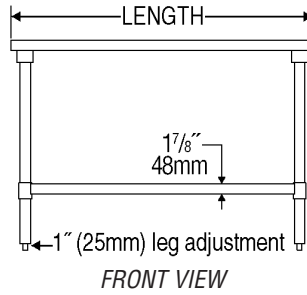

### Legs—1½" (41mm)-diameter

- Tables 96" (2438mm) and longer come with six legs or more.
- Heavy gauge stainless steel.
- 1" (25mm) adjustable hi-impact plastic feet.

## Worktables with Flat Top and Stainless Steel Base with Undershelf—Budget Series

model #	# of legs	width		length		weight	
		in.	mm	in.	mm	lbs.	kg
T2424SB	4	24"	610	24"	610	42	19.0
T2430SB	4	24"	610	30"	762	45	20.4
T2436SB	4	24"	610	36"	914	50	22.7
T2448SB	4	24"	610	48"	1219	61	27.7
T2460SB	4	24"	610	60"	1524	71	32.2
T2472SB	4	24"	610	72"	1829	82	37.2
T2484SB	4	24"	610	84"	2134	94	42.6
T2496SB	6	24"	610	96"	2438	114	51.7
T24108SB	6	24"	610	108"	2743	131	59.4
T24120SB	6	24"	610	120"	3048	148	67.1
T24132SB	8	24"	610	132"	3353	165	74.8
T24144SB	8	24"	610	144"	3658	182	82.6
T3030SB	4	30"	762	30"	762	49	22.0
T3036SB	4	30"	762	36"	914	52	23.6
T3048SB	4	30"	762	48"	1219	68	30.1
T3060SB	4	30"	762	60"	1524	79	35.8
T3072SB	4	30"	762	72"	1829	92	41.7
T3084SB	4	30"	762	84"	2134	105	47.6
T3096SB	6	30"	762	96"	2438	126	57.2
T30108SB	6	30"	762	108"	2743	146	66.2
T30120SB	6	30"	762	120"	3048	165	74.8
T30132SB	8	30"	762	132"	3353	185	84.0
T30144SB	8	30"	762	144"	3658	204	92.5
T3648SB	4	36"	914	48"	1219	75	34.0
T3660SB	4	36"	914	60"	1524	88	40.0
T3672SB	4	36"	914	72"	1829	104	47.2
T3684SB	4	36"	914	84"	2134	120	54.4
T3696SB	6	36"	914	96"	2438	139	63.1
T36108SB	6	36"	914	108"	2743	164	74.4
T36120SB	6	36"	914	120"	3048	188	85.3
T36132SB	8	36"	914	132"	3353	213	96.6
T36144SB	8	36"	914	144"	3658	237	107.5