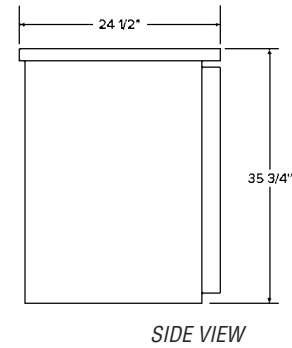

Item #: \_\_\_\_\_  
 Model #: \_\_\_\_\_  
 Project #: \_\_\_\_\_  
 SIS #: \_\_\_\_\_

EG8184 Rev. 02/17

**Design & Construction  
 Features**

- Stainless steel top.
- Black vinyl-clad steel cabinet.
- Glass doors with extruded pull handle.
- Doors are hinged and provided with key lock.
- Stainless steel interior lining with stainless steel floor.
- Lengths available range from 48" to 90".
- Interior LED lighting to highlight display.
- Self-contained refrigeration.
- Maintains temperature between 33°F and 41°F.
- One year parts and labor warranty and five year compressor warranty.

# Back Bar Refrigeration

(model #BPR-UBB-24-72G shown)

width in. mm	length in. mm	height in. mm	no. of doors	no. of shelves	capacities			electrical data*	model #	NET price
					12-oz. cans	12-oz. bottles	1/2-barrel kegs			
24 3/4" 619	48 3/4" 1238	35 3/4" 908	2	4	546	336	2	1/3-HP, 120V, 6.4A	<b>BPR-UBB-24-48G</b>	<b>\$1555</b>
24 3/4" 619	60 3/4" 1543	35 3/4" 908	2	4	756	456	2	1/3-HP, 120V, 7.5A	<b>BPR-UBB-24-60G</b>	<b>1777</b>
27 3/4" 705	69 1/4" 1756	36 1/4" 921	2	4	1,134	594	3	1/3-HP, 120V, 8.0A	<b>BPR-UBB-3G</b>	<b>1999</b>
24 3/4" 619	72 3/4" 1848	35 3/4" 908	3	6	966	576	3	1/3-HP, 120V, 8.0A	<b>BPR-UBB-24-72G</b>	<b>1944</b>
27 3/4" 705	90 3/4" 2296	36 1/4" 921	3	6	1542	834	4	1/2-HP, 120V, 10A	<b>BPR-UBB-4G</b>	<b>2388</b>