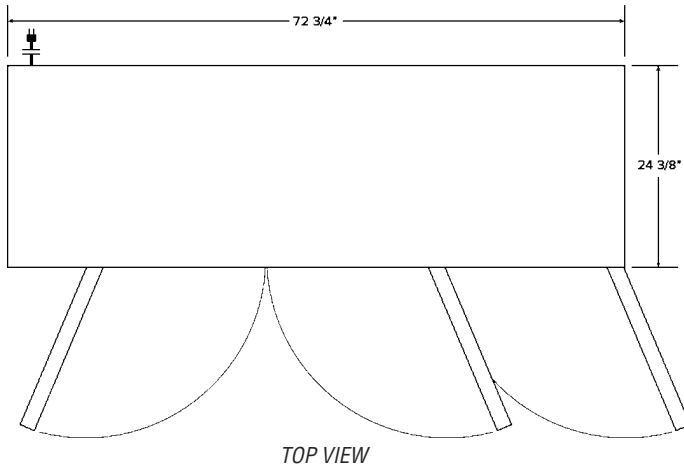

**Short Form Specifications**

Eagle Back Bar Refrigeration, model \_\_\_\_\_. Steel cabinet exterior wrapped in durable black vinyl. Interior utilizes stainless steel walls, floor and ceiling. Glass doors are easily interchangeable. 120/60/1-phase electricity. Utilizes 15-amp dedicated outlet. Cord and NEMA 5-15P plug. Maintains temperature of 33°F to 41°F. Easy access to condenser.

Item #: \_\_\_\_\_  
 Model #: \_\_\_\_\_  
 Project #: \_\_\_\_\_  
 SIS #: \_\_\_\_\_

EG8184 Rev. 02/17

**Design & Construction  
 Features**

- Stainless steel top.
- Black vinyl-clad steel cabinet.
- Glass doors with extruded pull handle.
- Doors are hinged and provided with key lock.
- Stainless steel interior lining with stainless steel floor.
- Lengths available range from 48" to 90".
- Interior LED lighting to highlight display.
- Self-contained refrigeration.
- Maintains temperature between 33°F and 41°F.
- One year parts and labor warranty and five year compressor warranty.

# Back Bar Refrigeration

(model #BPR-UBB-24-72G shown)

width in. mm	length in. mm	height in. mm	no. of doors	no. of shelves	capacities			electrical data*	model #	NET price
					12-oz. cans	12-oz. bottles	1/2-barrel kegs			
24 3/4" 619	48 3/4" 1238	35 3/4" 908	2	4	546	336	2	1/3-HP, 120V, 6.4A	<b>BPR-UBB-24-48G</b>	<b>\$1555</b>
24 3/4" 619	60 3/4" 1543	35 3/4" 908	2	4	756	456	2	1/3-HP, 120V, 7.5A	<b>BPR-UBB-24-60G</b>	<b>1777</b>
27 3/4" 705	69 1/4" 1756	36 1/4" 921	2	4	1,134	594	3	1/3-HP, 120V, 8.0A	<b>BPR-UBB-3G</b>	<b>1999</b>
24 3/4" 619	72 3/4" 1848	35 3/4" 908	3	6	966	576	3	1/3-HP, 120V, 8.0A	<b>BPR-UBB-24-72G</b>	<b>1944</b>
27 3/4" 705	90 3/4" 2296	36 1/4" 921	3	6	1542	834	4	1/2-HP, 120V, 10A	<b>BPR-UBB-4G</b>	<b>2388</b>