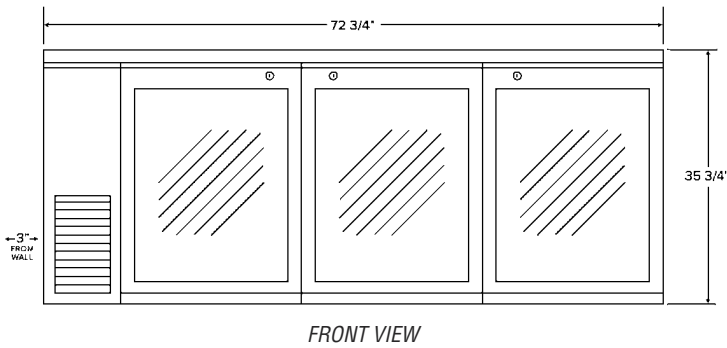

**Short Form Specifications**

Eagle Back Bar Refrigeration, model \_\_\_\_\_. Steel cabinet exterior wrapped in durable black vinyl. Interior utilizes stainless steel walls, floor and ceiling. Glass doors are easily interchangeable. 120/60/1-phase electricity. Utilizes 15-amp dedicated outlet. Cord and NEMA 5-15P plug. Maintains temperature of 33°F to 41°F. Easy access to condenser.

Item #: \_\_\_\_\_  
 Model #: \_\_\_\_\_  
 Project #: \_\_\_\_\_  
 SIS #: \_\_\_\_\_

EG8184 Rev. 02/17

**Design & Construction  
 Features**

- Stainless steel top.
- Black vinyl-clad steel cabinet.
- Glass doors with extruded pull handle.
- Doors are hinged and provided with key lock.
- Stainless steel interior lining with stainless steel floor.
- Lengths available range from 48" to 90".
- Interior LED lighting to highlight display.
- Self-contained refrigeration.
- Maintains temperature between 33°F and 41°F.
- One year parts and labor warranty and five year compressor warranty.

# Back Bar Refrigeration

(model #BPR-UBB-24-72G shown)

width in. mm	length in. mm	height in. mm	no. of doors	no. of shelves	capacities			electrical data*	model #	NET price
					12-oz. cans	12-oz. bottles	1/2-barrel kegs			
24 3/4" 619	48 3/4" 1238	35 3/4" 908	2	4	546	336	2	1/3-HP, 120V, 6.4A	<b>BPR-UBB-24-48G</b>	<b>\$1555</b>
24 3/4" 619	60 3/4" 1543	35 3/4" 908	2	4	756	456	2	1/3-HP, 120V, 7.5A	<b>BPR-UBB-24-60G</b>	<b>1777</b>
27 3/4" 705	69 1/4" 1756	36 1/4" 921	2	4	1,134	594	3	1/3-HP, 120V, 8.0A	<b>BPR-UBB-3G</b>	<b>1999</b>
24 3/4" 619	72 3/4" 1848	35 3/4" 908	3	6	966	576	3	1/3-HP, 120V, 8.0A	<b>BPR-UBB-24-72G</b>	<b>1944</b>
27 3/4" 705	90 3/4" 2296	36 1/4" 921	3	6	1542	834	4	1/2-HP, 120V, 10A	<b>BPR-UBB-4G</b>	<b>2388</b>